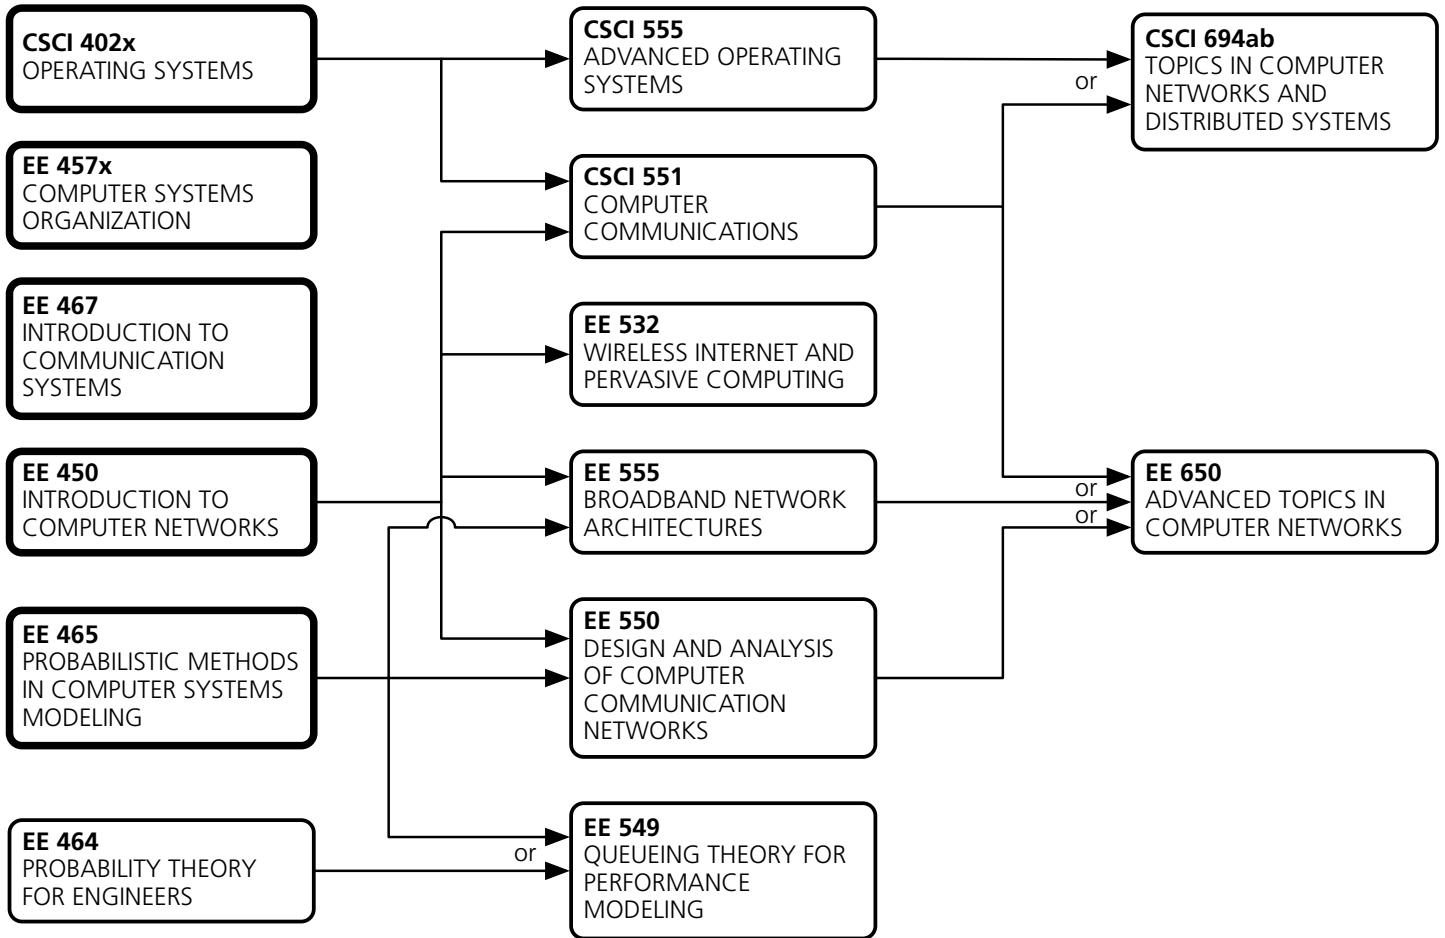

Computer Networks and Computer Systems Performance

This flowchart shows course relationship. Please check the University Catalogue for specific course details.

Rev. 200908